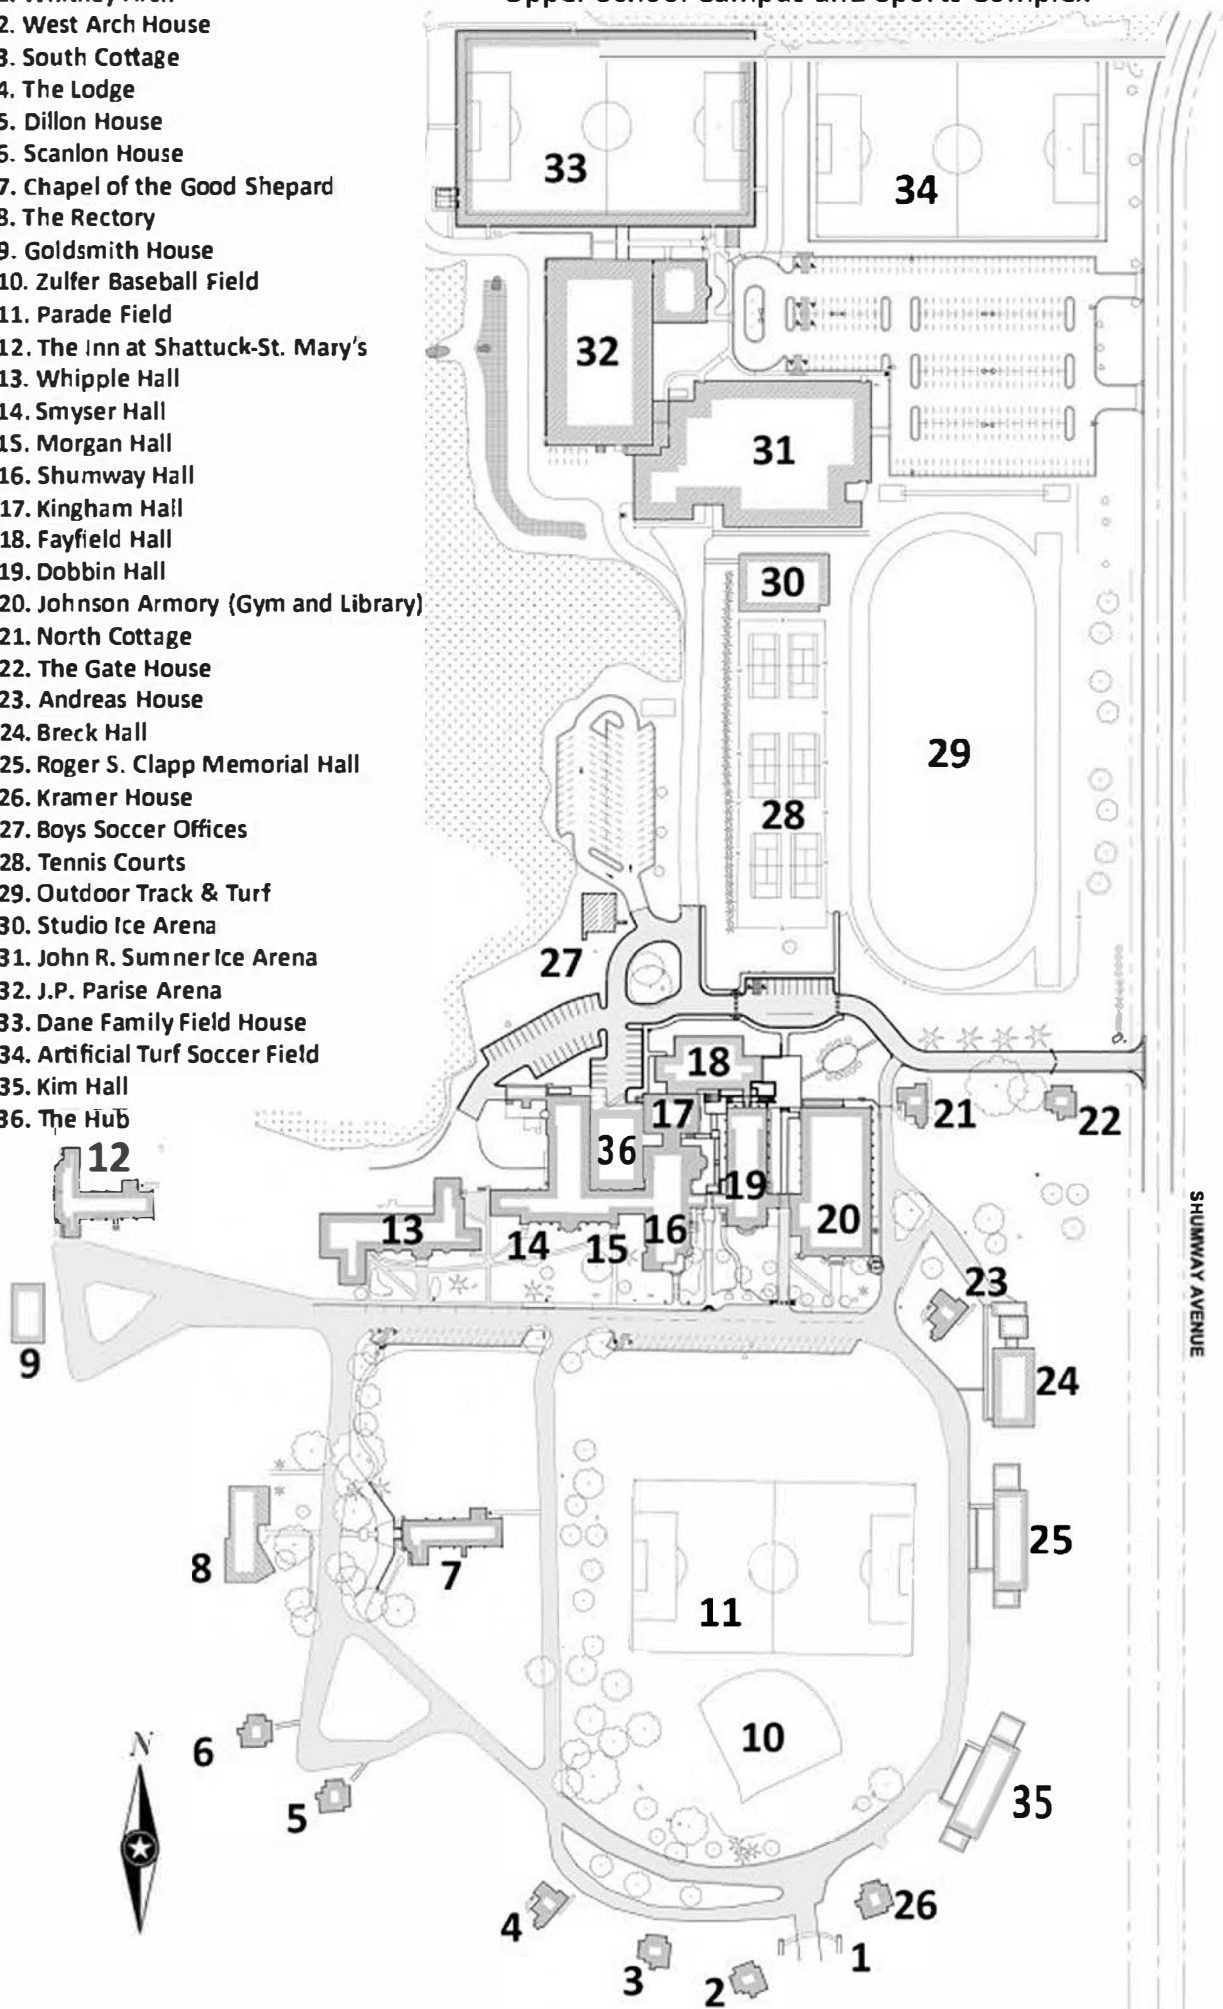

Upper School Campus and Sports Complex

1. Whitney Arch
2. West Arch House
3. South Cottage
4. The Lodge
5. Dillon House
6. Scanlon House
7. Chapel of the Good Shepard
8. The Rectory
9. Goldsmith House
10. Zulfer Baseball Field
11. Parade Field
12. The Inn at Shattuck-St. Mary's
13. Whipple Hall
14. Smyser Hall
15. Morgan Hall
16. Shumway Hall
17. Kingham Hall
18. Fayfield Hall
19. Dobbin Hall
20. Johnson Armory (Gym and Library)
21. North Cottage
22. The Gate House
23. Andreas House
24. Breck Hall
25. Roger S. Clapp Memorial Hall
26. Kramer House
27. Boys Soccer Offices
28. Tennis Courts
29. Outdoor Track & Turf
30. Studio Ice Arena
31. John R. Sumner Ice Arena
32. J.P. Parise Arena
33. Dane Family Field House
34. Artificial Turf Soccer Field
35. Kim Hall
36. The Hub

SHUMWAY AVENUE